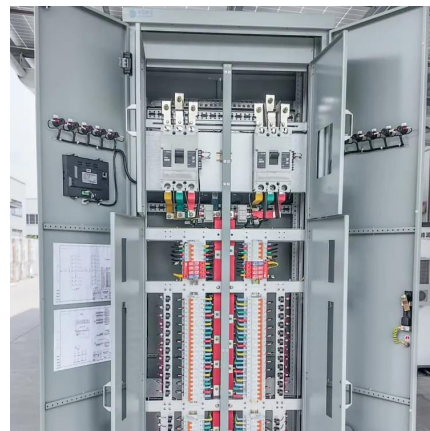

[Travel Power Converter Adapter 100W 10V/120V to 220V...](#)

May 17, 2021 · Buy Travel Power Converter Adapter 100W 10V/120V to 220V/240V Step-Up& Down Voltage Converter Transformer (CN Standard Plug): Power Converters - ...

[Smart Power Inverter 1000W 10V-32V to 220v 50/60Hz DC ...](#)

Product details The Smart Power Inverter 1000W converts DC (10V-32V) to AC (220V, 50/60Hz), offering reliable power solutions for solar systems, RVs, boats, and emergency setups. Built ...