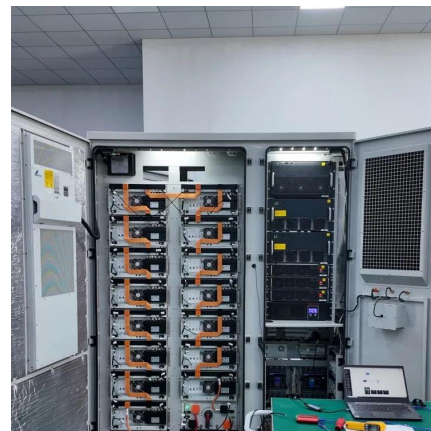

[2400W 12V Low Frequency Inverter Clean Pure Sine Heavy ...](#)

Nov 26, 2025 · Industrial Grade 2400W Low Frequency Power Inverter: Clean, Stable Power for Your Most Demanding Applications Experience uncompromising power reliability with the ...