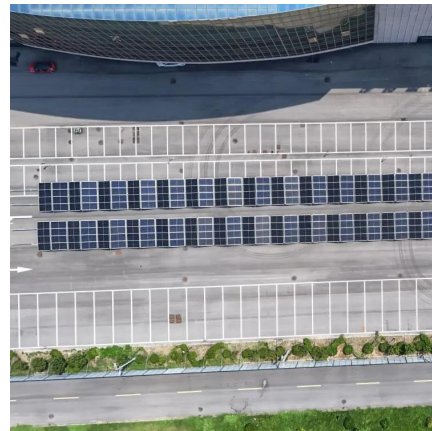

[Shop GRECELL Portable Power Station 2400W](#)

Power up to 11 devices simultaneously with GRECELL Portable Power Station 2400W. Fast recharge in 1.6-2 hrs via AC or solar. UPS mode for double protection. Essential for home & ...

[Amazon : GRECELL Solar Generator 2400W Portable Power Station](#)

It takes just 3 hours to fully charge with solar panels (800W) and about 6-14 hours with car charging. INTELLIGENT INPUT SETTING BUTTON - GRECELL 2400W portable power ...