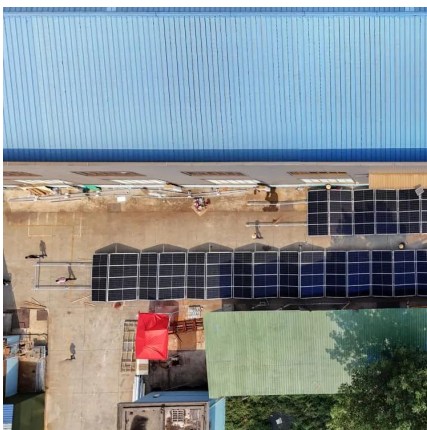

[The GRECELL 2400W Portable Power Station](#)

Nov 2, 2025 · The GRECELL 2400W Portable Power Station - Your Ultimate Backup Power Solution In today's hyper-tech reliant world, having a reliable power source is more important

...

[EU9 : Powerstations, E-Bikes, E-scooters, 3D Printers](#)

Al met al is de FOSSiBOT F2400 Portable Power Station een betrouwbare en krachtige oplossing voor buitenactiviteiten, kamperen, camperen, noodstroomvoorziening en off-grid leven. ...

[Shop GRECELL Portable Power Station 2400W](#)

Power up to 11 devices simultaneously with GRECELL Portable Power Station 2400W. Fast recharge in 1.6-2 hrs via AC or solar. UPS mode for double protection. Essential for home & ...