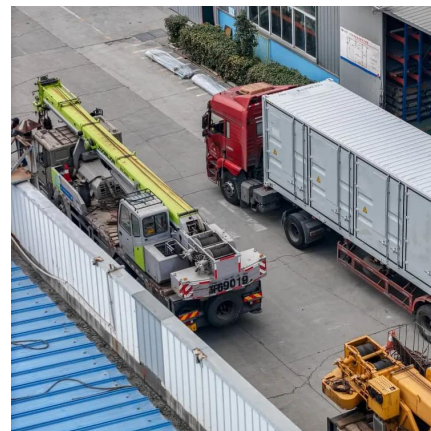

[2MWH Containerized Solar Battery Storage System](#)

Dec 1, 2025 · Polinovel 2MWH commercial energy storage system (ESS) is tailored for high-capacity power storage, ideal for large-scale renewable energy generation, PV self ...

Energy Storage System

2 days ago · CATL's energy storage systems provide energy storage and output management in power generation. The electrochemical technology and renewable energy power generation ...