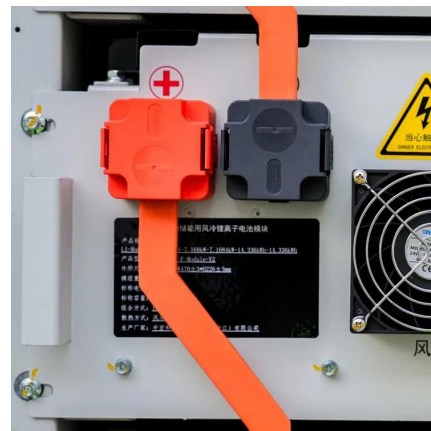

[BESS Solar Battery Energy Storage System ...](#)

FAQs The BESS 1MW 3.2MWh (EU Voltage) hybrid grid system is a state-of-the-art energy storage solution for high-efficiency power management. ...