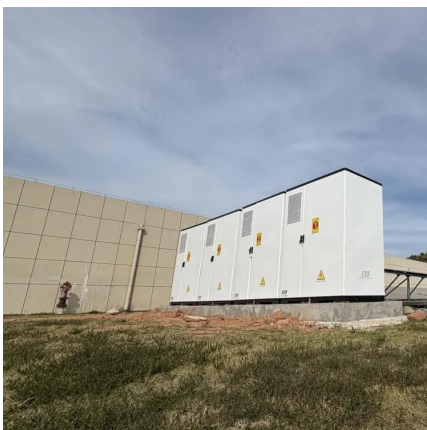

[BESS Container 500KW 2MWH 40FT Energy Storage System ...](#)

4 days ago · The Bluesun 40-foot BESS Container is a powerful energy storage solution featuring battery status monitoring, event logging, dynamic balancing, and advanced protection ...