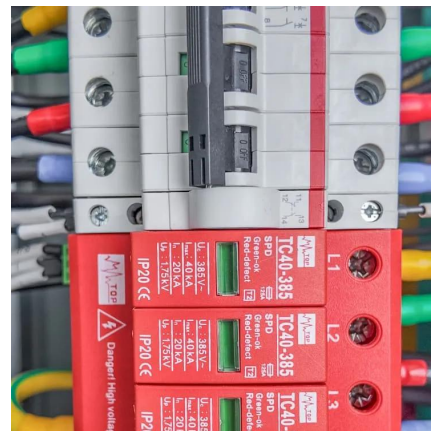

2MWH Containerized Solar Battery Storage System

Nov 7, 2025 · Polinovel 2MWH commercial energy storage system (ESS) is tailored for high-capacity power storage, ideal for large-scale renewable energy generation, PV self ...