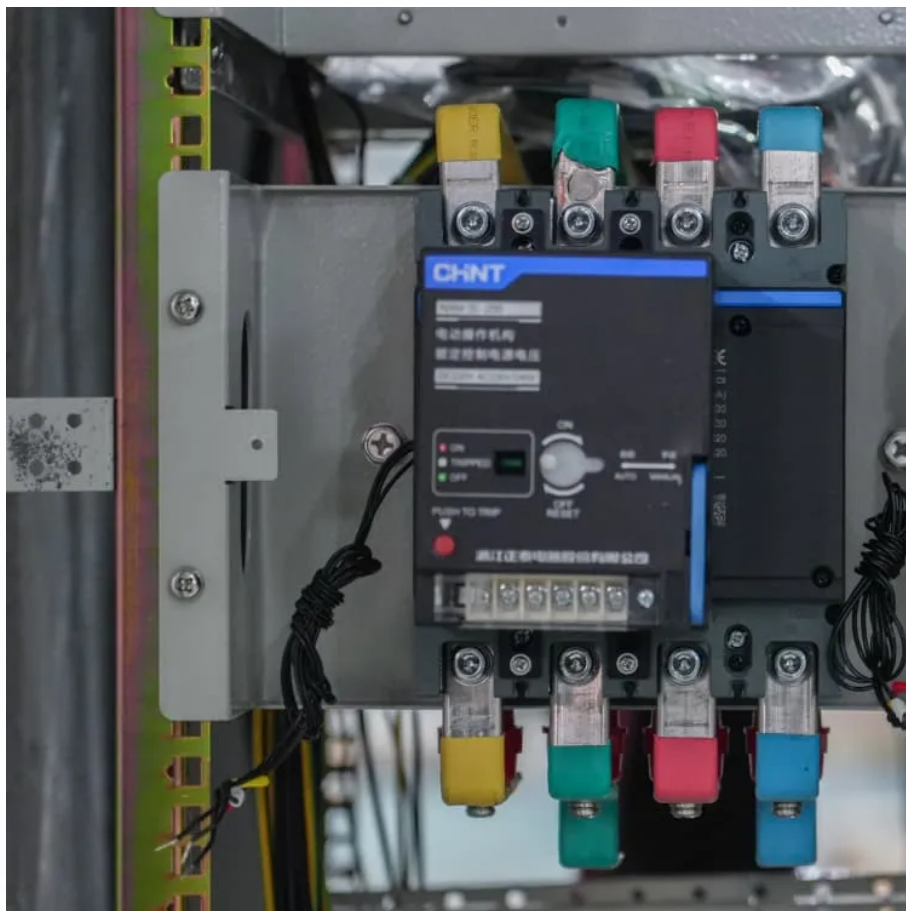

300a battery inverter

300a battery inverter

[JIKONG V19 100A 200A 300A Household Energy Inverter ...](#)

JIKONG V19 100A 200A 300A Household Energy Inverter BMS 8S/24V 16S/48V Li-ion/ Lifepo4/ LTO Battery BMS JK-PB2A16S30P V19 LCD 4.8 311 Reviews ? 1,000+ sold US \$60.74 13% ...

[48V 300Ah Lithium Battery, 15kWh LiFePO4 Storage Battery, ...](#)

Dec 8, 2024 · Buy CYCCLEVOLT 48V 300Ah Lithium Battery, 15kWh LiFePO4 Storage Battery, Large Display, RS485& Can Port, 300A Intelligent BMS, Easy to Install, for Photovoltaic ...

[TezePower 48V300Ah All in One 15kwh LiFePO4 Battery built in inverter](#)

TezePower 51.2V 48V 300Ah All in One 15kWh LiFePO4 Battery Mobile ESS Built-in 10kw Hybrid Off-grid Inverter, BMS, MPPT, Active Balancer, Backup Power for Home

[300A Energy Storage Connector IP67 Rated High Current for Battery ...](#)

300A Energy Storage Connector with IP67 protection, ideal for ultra-high-current battery and inverter systems in industrial and renewable energy applications.