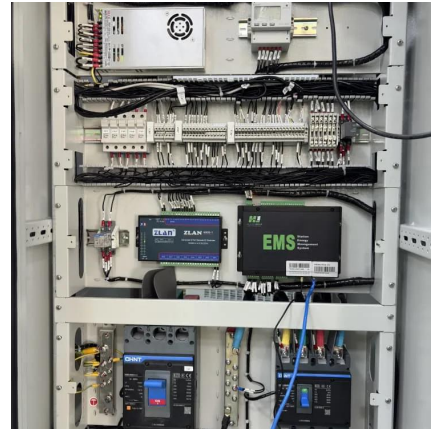

[Lensun 200W 36V Foldable Solar Panel for 24V Battery](#)

This solar panel's working volt is 36V for some solar generator power stations that request high voltage solar panels, also charged for 24v battery The Lensun 200w foldable solar panel is ...

Contact Us

For catalog requests, pricing, or partnerships, please visit:
<https://www.llsolarenergy.co.za>