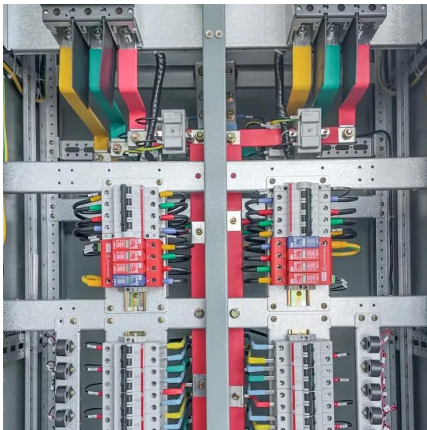

Modeling and aggregated control of large-scale 5G base stations ...

Mar 1, 2024 · A significant number of 5G base stations (gNBs) and their backup energy storage systems (BESSs) are redundantly configured, possessing surplus capacit...

5G Telecom Base Station Project

Sep 3, 2021 · LEES provides a batch of customized diesel gensets for 5G Telecom base station, the customized parts including intelligent remote control system, built-in ATS, higher oil level ...

5G Industrial Base Stations: Empowering 5G to Reach

May 25, 2023 · ZTE's 5G Binjiang Factory in Nanjing has been exploring the application of the 5G industrial field network solution in intelligent manufacturing. On the QCell assembly line, an on ...