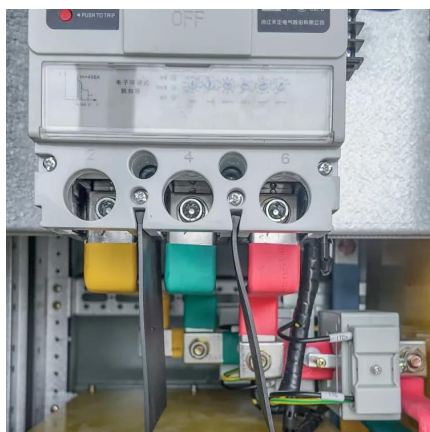

[What Is the Actual Size of a 600W Solar Panel? Dimensions, ...](#)

Why the 600W Photovoltaic Panel Size Matters for Modern Solar Projects You've probably wondered: "How much roof space do I really need for a 600W solar panel?" Well, let's break it ...