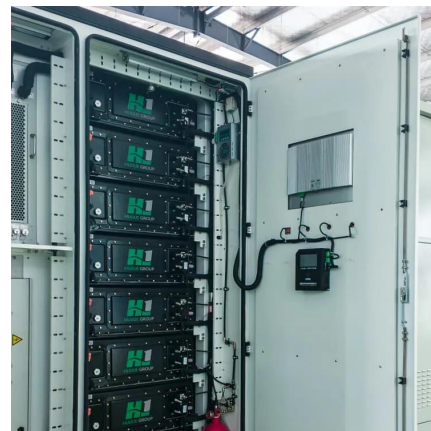

660 base station power supply

660 base station power supply

[NCF660 Series , 660 W PSU with CF Level Isolation and ...](#)

Advanced Energy's SL Power NCF660 CF rated*medically AT A GLANCE approved AC-DC power supplies are available with a nominal main output of 12 V, 15 V, 24 V or 48 V. NCF660 ...

[660kw Standby Power Using Sdec Diesel Engine Land Use ...](#)

Nov 2, 2025 · 660kw Standby Power Using Sdec Diesel Engine Land Use Generator, Find Details and Price about Open Generator Emergency Generator from 660kw Standby Power Using ...