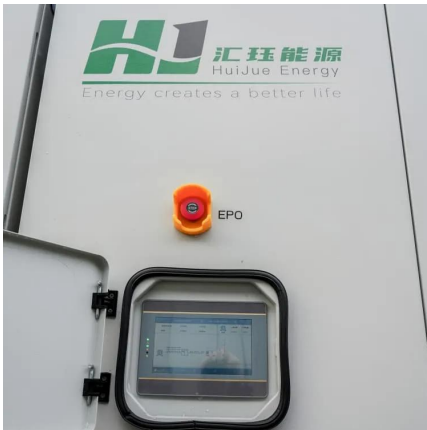

[SP4000 Small Car Inverter for Vehicle and Home](#)

COTEK SP-4000 is a small inverter for car and off-grid use, delivering 4000W pure sine wave output for appliances, RVs, yachts, and backup power needs.

[Amazon : 4000W Pure Sine Wave Inverter,72V to 220V, Power Voltage](#)

4000W Pure Sine Wave Inverter,72V to 220V, Power Voltage Transformer,LCD Display,with Battery Cable,Multiple Protection,72V-220V-4000W

[Amazon : KUSOLE Pure Sine Wave Inverter 4000W Peak ...](#)

This is a 4000W DC inverter with 12V, 24V, 48V, 60V, and 72V options. This pure sine wave inverter (110V/220V) is suitable for trucks, homes, vehicles, and more. Key Selling Points - ...