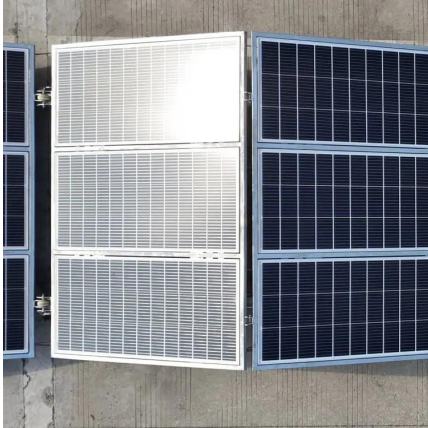

72 volt inverter 4000w