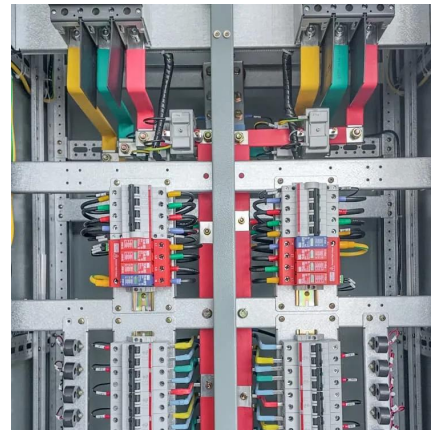

8-cell battery cabinet replacement

8-cell battery cabinet replacement

[MOTAWILL 8 Ports Swap Cabinet BSS08](#)

Aug 31, 2025 · ? Home / Battery swap cabinet / MOTAWILL 8 Ports Swap Cabinet BSS08 Battery swap cabinet MOTAWILL 8 Ports Swap Cabinet BSS08 Features: 1. Modular design ...

[TYCORUN 8-slot Intelligent battery swapping cabinet for ...](#)

4 days ago · The TYCORUN 8-slot battery swapping cabinet is a swapping battery station for electric motorcycles/scooters where their depleted batteries may be exchanged for fully ...