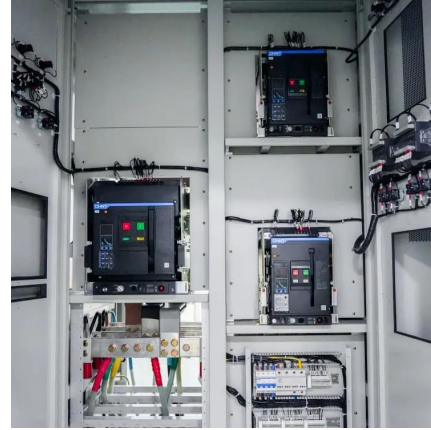

stable ...

[Weatherproof outdoor dc power supply, DC waterproof power supply ...](#)

Huijue's Weatherproof outdoor dc power supply for industrial, commercial & home use. Combining efficiency, safety, and scalability, it meets your power needs with optimized usage and real ...