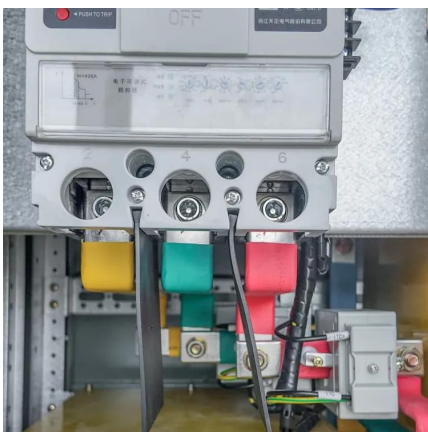

[BESS Container 500KW 2MWH 40FT Energy Storage ...](#)

4 days ago · The Bluesun 40-foot BESS Container is a powerful energy storage solution featuring battery status monitoring, event logging, dynamic balancing, and advanced protection ...