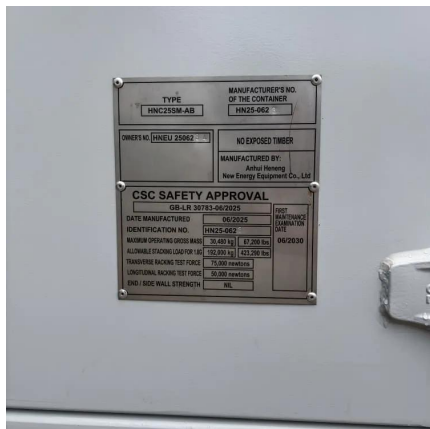

[Hitek Solar Power Energy Storage Container Lithium Battery ...](#)

Nov 19, 2025 · Hitek Solar Power Energy Storage Container Lithium Battery Energy Storage System 20FT 40FT Outdoor Bess Battery Containers 500kw 1MW 2MW Solar Power Backup Kit