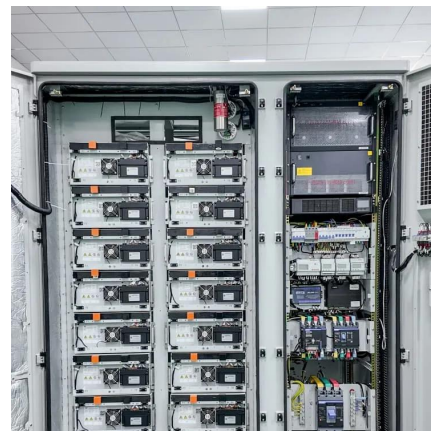

[Battery Energy Storage Systems (BESS): The ...](#)

May 5, 2025 · Integrated EMS & BESS for Industrial Wood Plant: Wattstor deployed a bespoke energy management system, Podium EMS, and ...