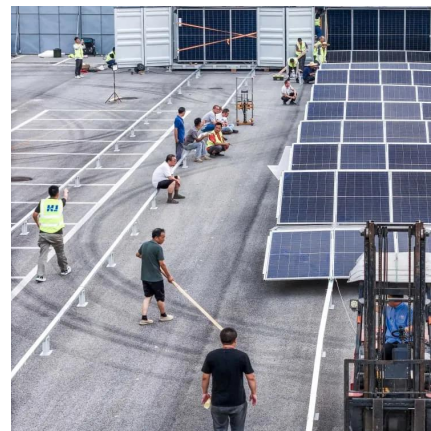

[Understanding Base Stations in Mobile Communication](#)

Nov 21, 2025 · Explore the essential role of base stations in mobile communications. Understand their design, technology, and the shift to 5G ?. Discover the future impact and sustainability ...

[The Future of Base Station Design: Trends and Innovations ...](#)

Aug 22, 2025 · The Future of Base Station Design: Trends and Innovations to Watch In the past decade, the telecommunications industry has undergone a rapid transformation driven by ...