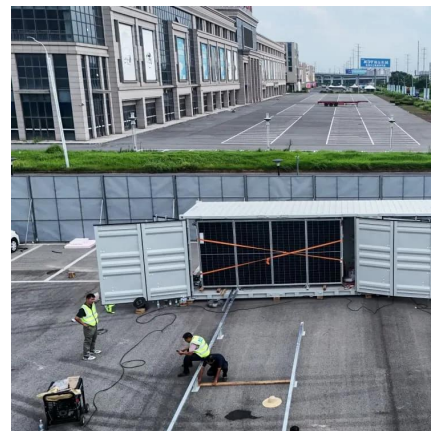

[Large-scale Outdoor Communication Base Station , Reliable ...](#)

Detailed introduction The Large-scale Outdoor Communication Base Station is a state-of-the-art, container-type energy solution for communication base stations, smart cities, transportation ...