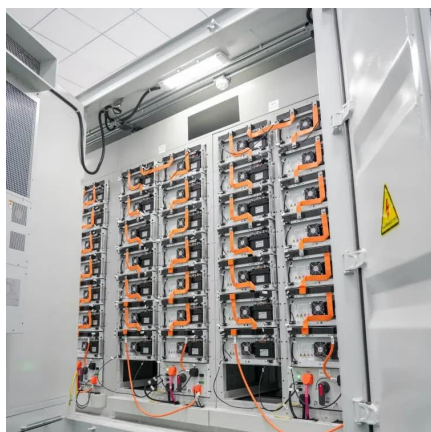

[Optimal Placement of Base Stations in Integrated Design of Wireless](#)

Mar 12, 2024 · Abstract Topology synthesis in integrated design of wireless communication networks is considered. An iterative method has been developed for placing base stations of a ...