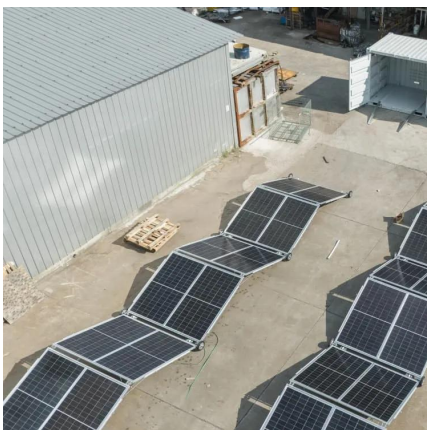

[How Telecom Battery Systems Work: Architecture, ...](#)

Jul 30, 2025 · In modern telecommunications infrastructure, battery systems play a critical role in ensuring continuous service and system reliability. Whether supporting mobile base stations, ...

[Telecom Cabinet Power System and Telecom Batteries ...](#)

Apr 11, 2025 · Understand Telecom Cabinet Power System and Telecom Batteries calculation methods to ensure reliable communication and optimal system performance.

[A Comprehensive Guide to Telecom Battery Cabinets](#)

Jul 24, 2024 · A comprehensive guide to telecom battery cabinets provides essential information on their features, types, selection criteria, installation tips, and innovations in technology. ...