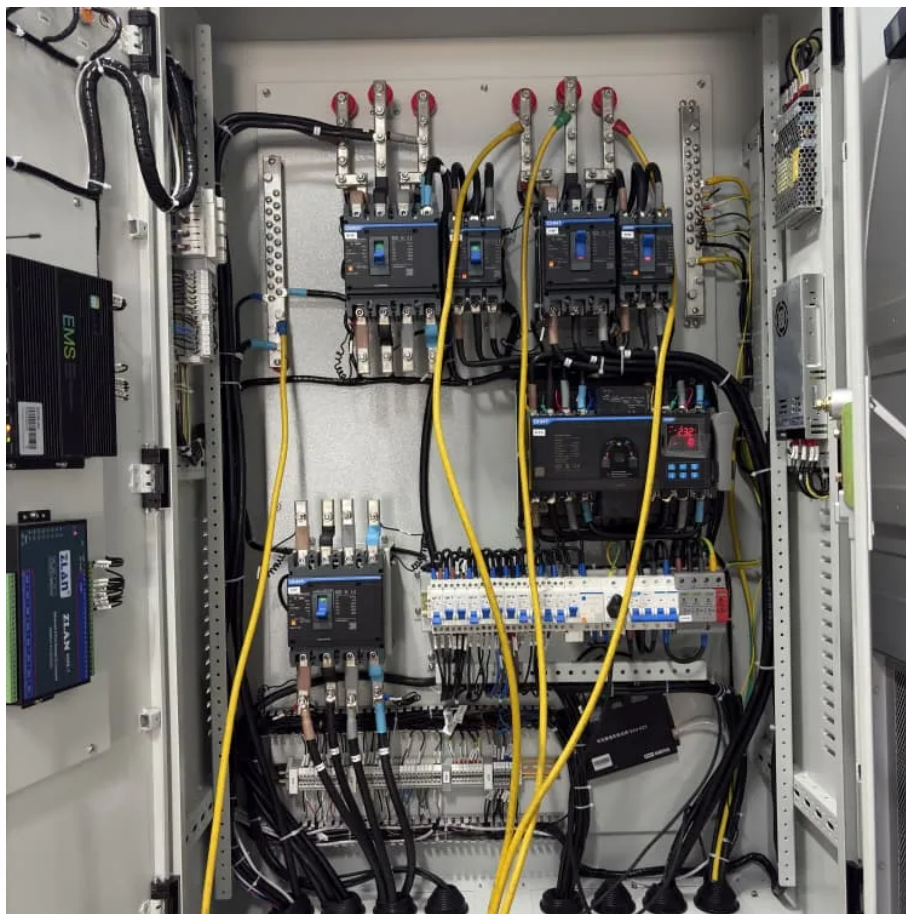

Battery cabinet size 360