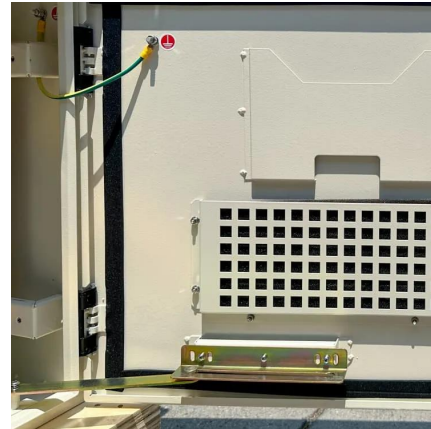

[W-TEL-OBC-Series Outdoor Battery Cabinet](#)

Summary: W-TEL-OBC-series outdoor telecommunication battery cabinet is mainly used in the field of traffic, CATV, electric power etc.Can be used under different conditions: gale, rain, ...