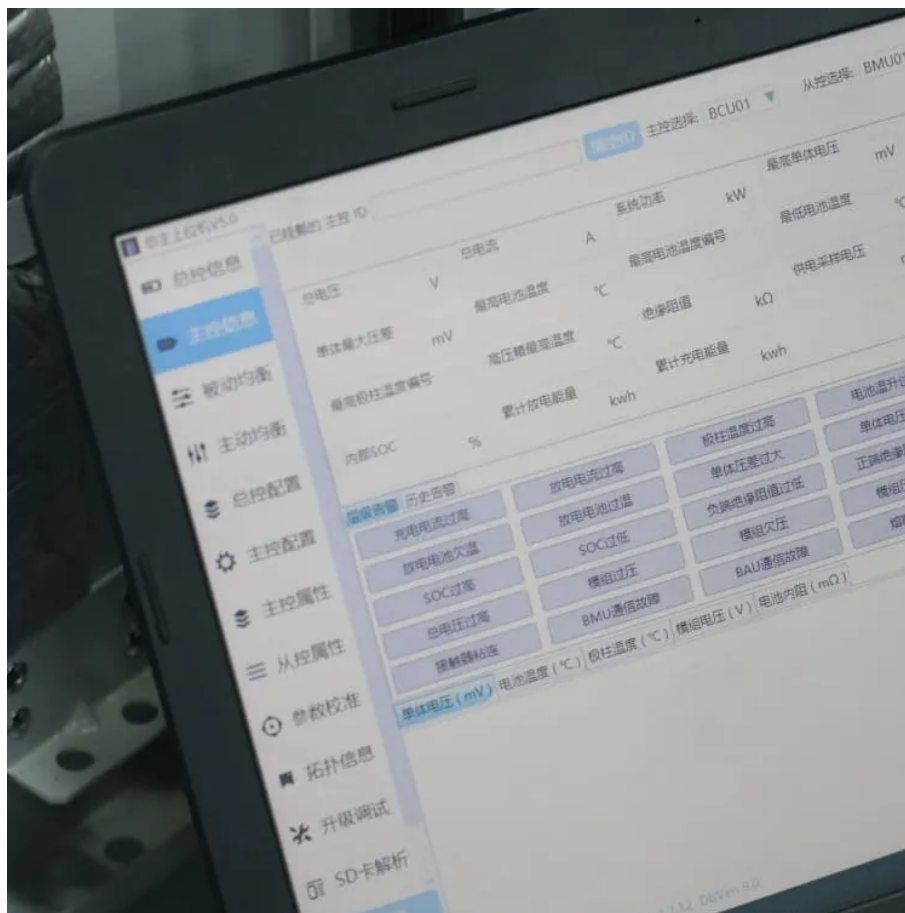

Boston Telecom site expands battery cabinet