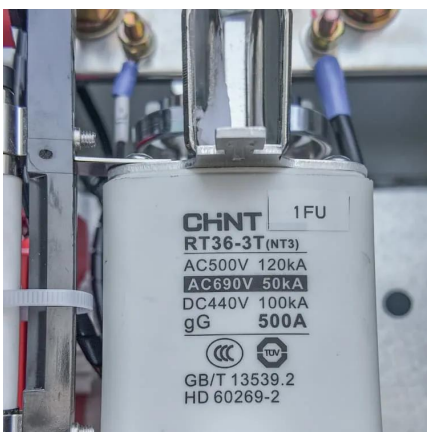

deployment ...

Solar Telecom Sites 48V Outdoor Power Cabinet ESM-48150A1 Lithium Battery

It is especially designed for telecom sites with advanced features: long lifespan, wide range of charging voltage, fast charging, intelligent management, and software anti-theft. ESM-48100A1 ...

Top Innovations in Telecom Battery Backup Systems by ESTEL

May 29, 2025 · Discover how telecom battery backup systems are evolving with LiFePO4 batteries, AI, IoT, and renewable energy integration to meet 5G demands in 2025.

What Are Telecom Battery Cabinets and How Do They ...

Telecom battery cabinets are specialized enclosures housing backup batteries that provide uninterrupted power to telecommunications infrastructure during outages. They ensure ...