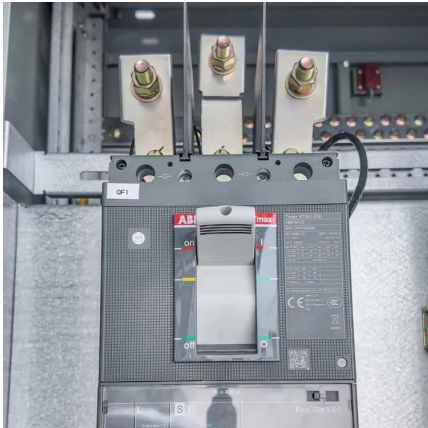

[Best portable power station of 2025: Tested for real-world](#)

Oct 1, 2025 · The best portable power station keeps you up and running whether you need a power supply unit for camping, traveling, home back-up, or life on the road. Each unit I've ...