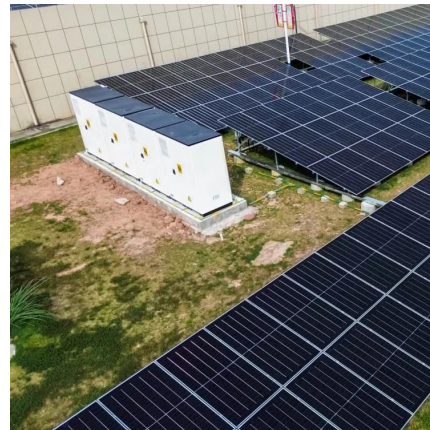

[Buy Siemens 1600 Amp Switchgear , Premium High Voltage ...](#)

Where to Find Siemens 1600 Amp Switchgear Suppliers? China remains a dominant force in the medium- and high-voltage switchgear manufacturing sector, with key industrial hubs in ...

[China Customized 1600 amp switchgear Manufacturers](#)

Our employees use their knowledge persistently to create new 6000 amp switchgear, adjustable gate eye bolts 12mm, swivel lifting eye bolt with ring .We have a professional R& D system with ...