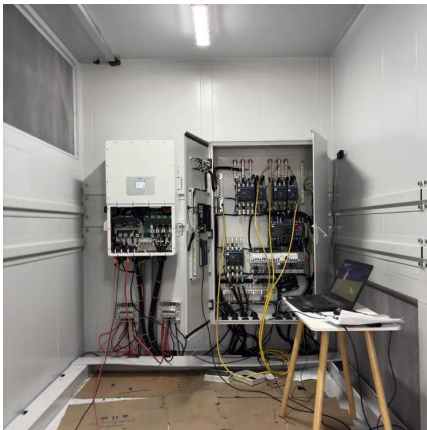

and ...

[Base station energy storage expert , EK Solar Energy](#)

EK Solar Energy provides professional base station energy storage solutions, combined with high-efficiency photovoltaic energy storage technology, to provide stable and reliable green energy ...

[Energy storage container, BESS container](#)

1 day ago · What is energy storage container? SCU uses standard battery modules, PCS modules, BMS, EMS, and other systems to form standard containers to build large-scale grid ...

[Outdoor Photovoltaic Energy Cabinet, Base Station Energy Storage](#)

An Outdoor Photovoltaic Energy Cabinet is a fully integrated, weatherproof power solution combining solar generation, lithium battery storage, inverter, and EMS in a single cabinet. It ...