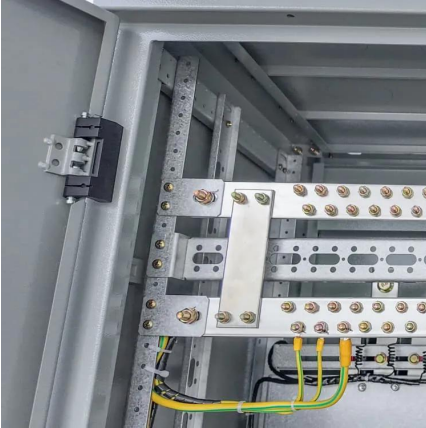

Denmark Folding Container 250kW