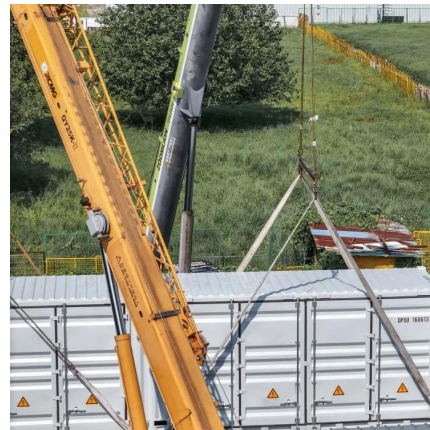

### [BSI-Container-20FT-250KW-860kWh](#)

The BSI-Container-20FT-250KW-860kWh is a robust, turnkey industrial energy storage solution engineered for rapid deployment and high-density energy performance. Housed in a 20-foot ...

### [20FT CONTAINER 250KW 860KWH BATTERY ENERGY](#)

Stacking of anode and cathode sheets with separator. Folding of the stacked sheets to form a jelly-roll. Insertion of the jelly-roll into the container. Filling of the container with electrolyte ...