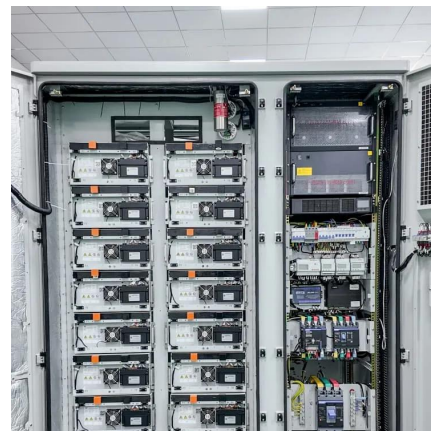

Hytera One-Box Base Stations, Small Cell Products Supplier

Small cells and one-box base stations can expand wireless network capacity and overcome challenges in actual deployment in many forms. As a professional 4G/5G systems supplier, ...

Small cell base station design resources .
TI

Our integrated circuits and reference designs help you create small cell base stations that enable multiband operation, higher bandwidth and better system reliability. Our analog front-end ...