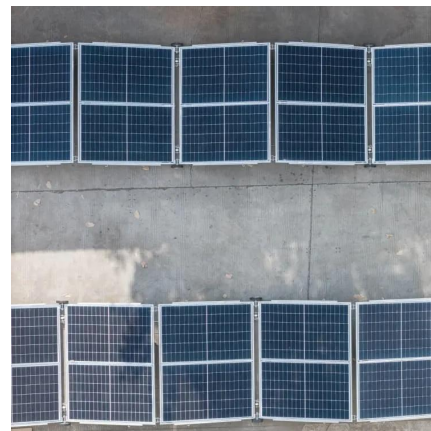

[Folding Container Emergency House](#)

Discover the Folding Container Emergency House, a versatile and durable shelter that provides quick and efficient housing solutions in any crisis. Its lightweight design and easy setup make ...