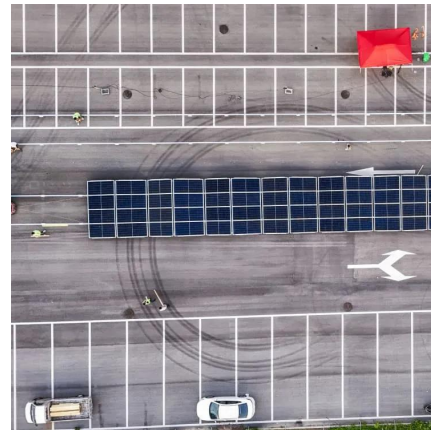

[Base stations and networks](#)

4 days ago · Mobile phones and mobile devices require a network of radio base stations to function. Radio waves have been used for communication for more than 100 years.