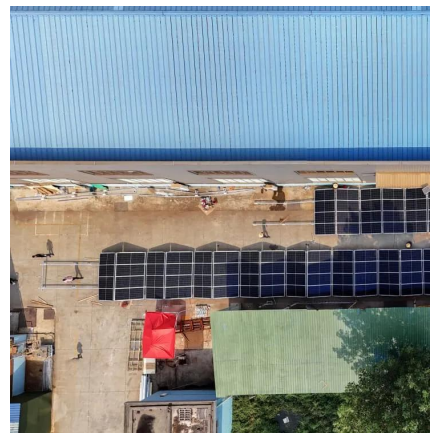

Wind Power Box-type Substation Intelligent Monitoring

Jun 4, 2021 · HF-XBJK2000W wind power box-type substation intelligent monitoring device is used for analog quantity acquisition, non-electric quantity protection, electrical quantity ...