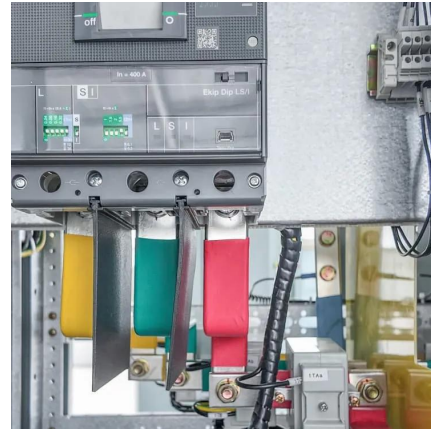

[HJ Advanced Lithium Ion 4G Base Station Battery System ...](#)

Feature highlights: The HJ Advanced Lithium Ion 4G Base Station Battery System offers robust energy storage (10KWh to 40KWh) with multiple green power inputs including photovoltaic and ...