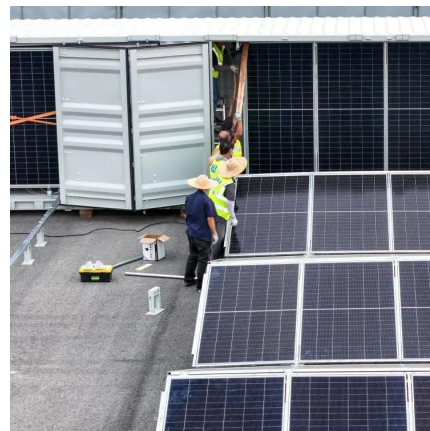

[HBP1200 Series (1.2/2.4 kVA) - Hybrid Solar Inverter & ESS ...](#)

3 days ago · The HBP1200 Series is a compact and cost-effective portable power station designed for residential and small office backup needs. Equipped with a built-in LiFePO4 ...