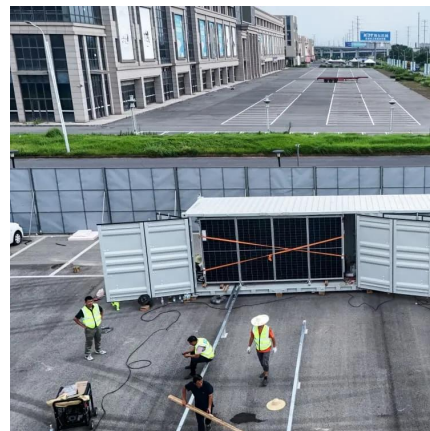

[Huawei Battery storage 5KW LUNA2000-5KW ...](#)

The LUNA2000 battery module is compatible with single and three phase Huawei inverters. In one solar panel installation two batteries can be ...