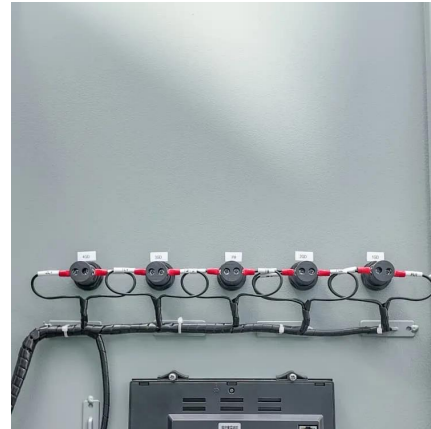

[500W 24V Solar Water Pump Kit , Efficient ...](#)

Upgrade to a reliable solar water pump kit for wells and irrigation. This solar-powered well pump kit delivers 500W of power, ideal for farms, gardens, ...

[500W 48V 3" Solar Deep Well Pump Complete Kit with MPPT ...](#)

Aug 1, 2025 · The stainless steel oil cylinder is precision machined by a CNC lathe, drilled, and thread tapped by a machining center to ensure the high accuracy of the processed solar well ...

Contact Us

For catalog requests, pricing, or partnerships, please visit:
<https://www.llsolarenergy.co.za>

Scan QR Code for More Information