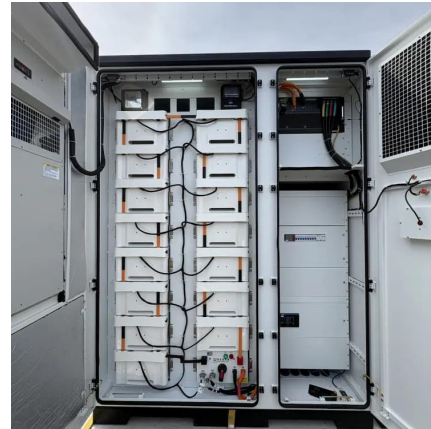

[Large Outdoor Electrical Box-AliExpress](#)

Durable and weatherproof large outdoor electrical box for safe power distribution. Ideal for commercial, industrial, or residential use. Easy to install and built to withstand harsh weather ...