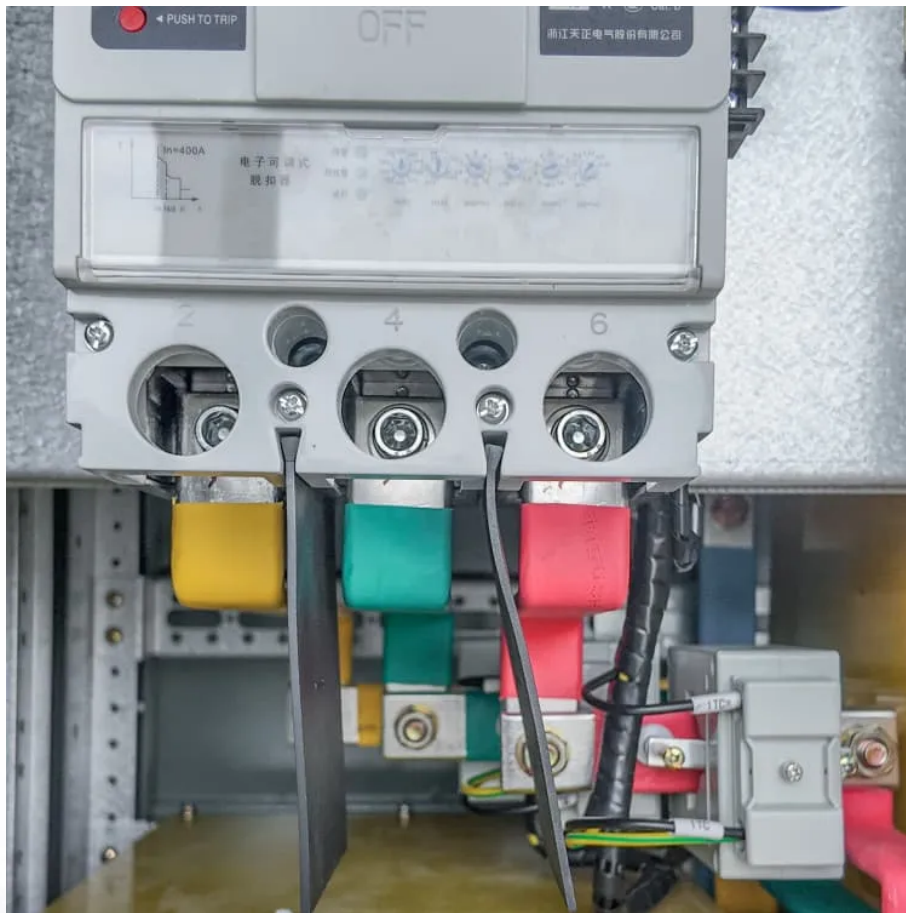

Large capacity mobile power outdoor battery