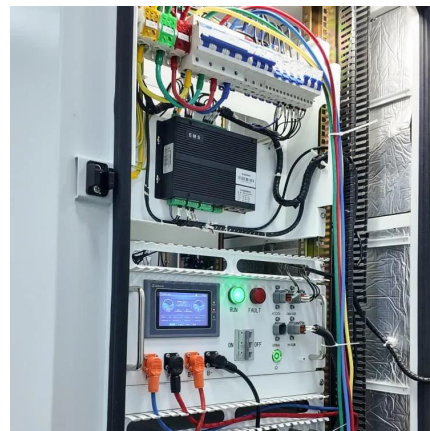

[Lilongwe Energy Storage Box OEM Factory Address](#)

As a professional energy storage battery factory, we are committed to providing reliable, long-lasting, and efficient batteries widely used in various fields, Close this search box.

[LILONGWE PHOTOVOLTAIC ENERGY STORAGE LITHIUM BATTERY](#)

Lithium battery site cabinet energy storage liquid cooling Liquid Cooled Energy Storage Cabinet integrates a battery system, advanced liquid cooling technology, and intelligent management ...