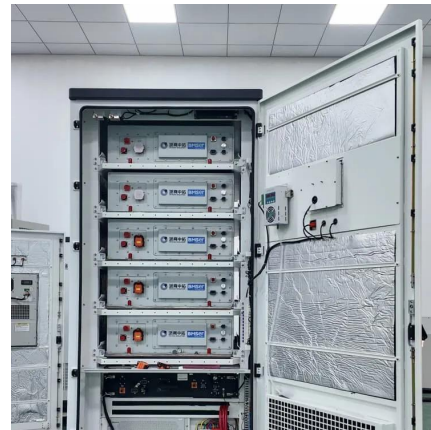

[Lilongwe Energy Storage Cabinet Company Factory Operation](#)

The complex built in the Dedza region, south of Lilongwe, Malawi's capital, is the first implemented energy storage project. Renewable energy producer JCM Power and ...