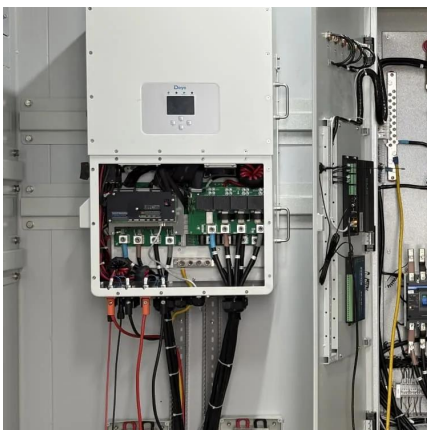

[BESS (Battery Energy Storage System) Company](#)

China's leading BESS company, dedicated to developing the best battery energy storage system and improve the efficiency of renewable energy storage.