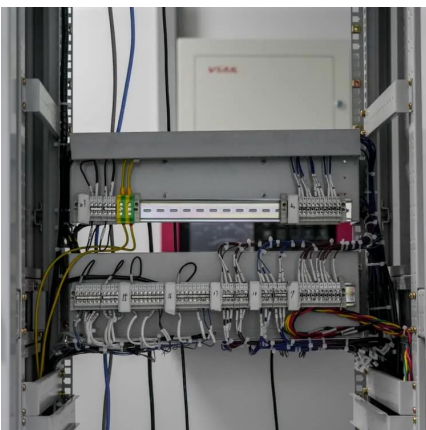

[12V DC to 220V AC Inverter](#)

Shop high-quality 12v dc to 220v ac inverters for reliable power conversion. Perfect for home, car, and RV use. Pure sine wave inverters for efficient energy.

[DC to AC Modified sine wave INVERTER 12v to 220v 600w ...](#)

Specifications: The 1200W inverter is a current converter that converts DC to AC (285x100x55mm). American socket or International universal socket optional.. Overheating ...

[2200W Pure Sine Wave Solar Power Inverter](#)

Nov 3, 2025 · 12V DC to 220V AC With 2600W Pure Sine Wave Power Inverter. For Car, RV, Solar and Any Kind of Household Appliances. ...