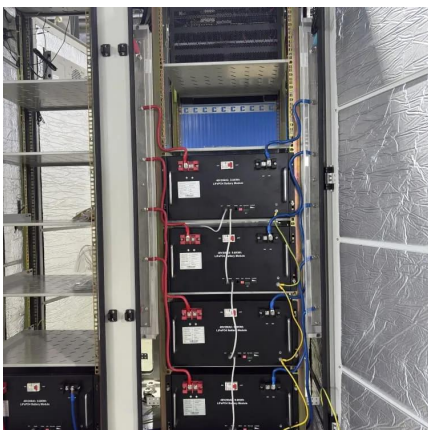

Lithium-ion Tools

1 day ago · Discover UYUSTOOLS' expansive range of high-performance lithium-ion power tools, custom-designed for professionals worldwide. Get competitive pricing and reliable service from ...