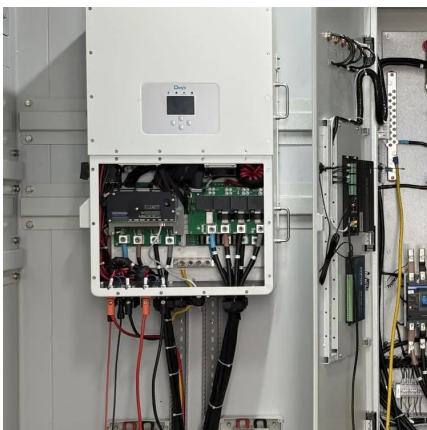

hobbyists, driving the need for reliable and efficient power tool batteries. Several manufacturers stand out ...

[The impact of lithium batteries on the power tool industry](#)

Feb 28, 2025 · Lipo polymer batteries have brought a major shift to the power tool industry, offering numerous advantages over traditional battery technology. By providing higher power ...

[Understanding Power Tool Batteries - Which is The Best Battery ...](#)

May 17, 2017 · Learn which batteries pack the most punch, how to avoid wasting money, and the #1 tip to extend battery life on all your tools.

[Top 5 power tool lithium battery companies in China](#)

Oct 30, 2024 · Power tools have become indispensable for both professionals and hobbyists, driving the need for reliable and efficient power tool batteries. Several manufacturers stand out ...