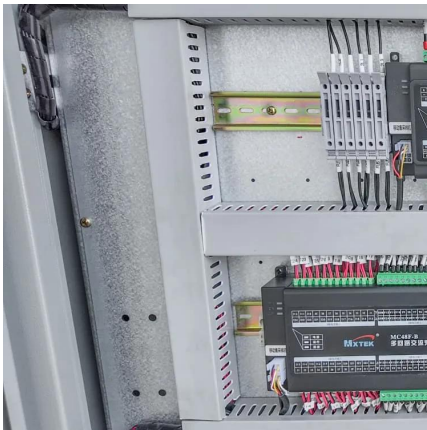

hobbyists, driving the need for reliable and efficient power tool batteries. Several manufacturers stand out ...

[The impact of lithium batteries on the power tool industry](#)

Feb 28, 2025 · Lipo polymer batteries have brought a major shift to the power tool industry, offering numerous advantages over traditional battery technology. By providing higher power ...

[Understanding Power Tool Batteries - Which is The Best Battery ...](#)

May 17, 2017 · Learn which batteries pack the most punch, how to avoid wasting money, and the #1 tip to extend battery life on all your tools.

[Top 5 power tool lithium battery companies in China](#)

Oct 30, 2024 · Power tools have become indispensable for both professionals and hobbyists, driving the need for reliable and efficient power tool batteries. Several manufacturers stand out ...