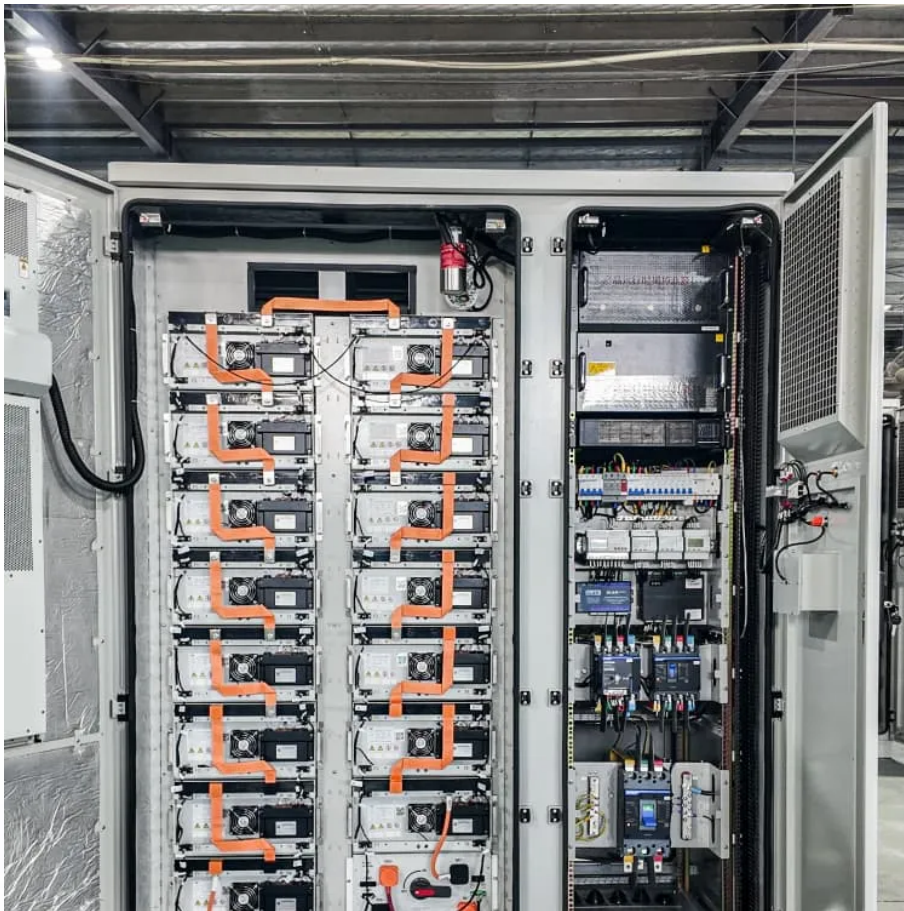

Mini Emergency Base Station

Mini Emergency Base Station

[How Telecom Emergency Base Station Cabins Are ...](#)

Oct 21, 2025 · The Emergency Base Station Cabin represents a paradigm shift in telecommunications infrastructure deployment. By combining rapid deployment capabilities, ...

[Thermal Isolated Telecom Shelter Cabinet Telecom Base Station ...](#)

Sep 5, 2025 · Thermal Isolated Telecom Shelter Cabinet Telecom Base Station Data Center Emergency Communication, Find Details and Price about Container House Container Home ...