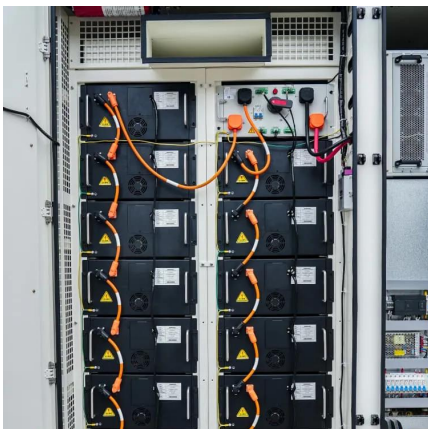

Mobile 220V Backup Rechargeable Lithium Battery Home Solar Charger

Mobile 220V Backup Rechargeable Lithium Battery Home Solar Charger Emergency AC Portable Outdoor 300W Generator Power Station Shipment:* By Express: DHL, UPS, Fedex, TNT, ...

Mobile Solar PV Container , Portable Solar Power Solutions

High-efficiency Mobile Solar PV Container with foldable solar panels, advanced lithium battery storage (100-500kWh) and smart energy management. Ideal for remote areas, emergency ...

Portable Power Station, Balcony Solar Portable Power Station

A high-end energy storage power supply with built-in LiFePO4 battery and smart BMS is very useful as emergency, outdoor, balcony solar portable power station. Portable Power Station ...