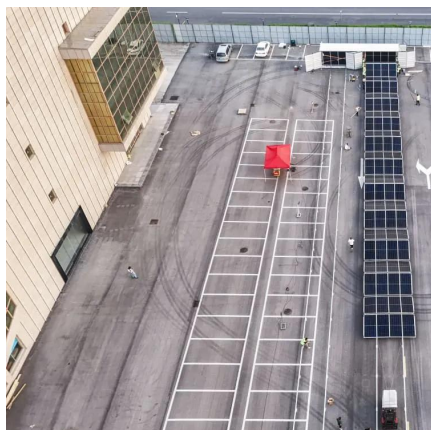

[iMContainer-LiFe-Younger:Energy Storage System and Mobile ...](#)

Jun 25, 2024 · The Mobile Energy Storage Truck, is a cutting-edge solution in the field of energy storage. With a large capacity of 2 MWh, this vehicle offers ample storage to meet the ...