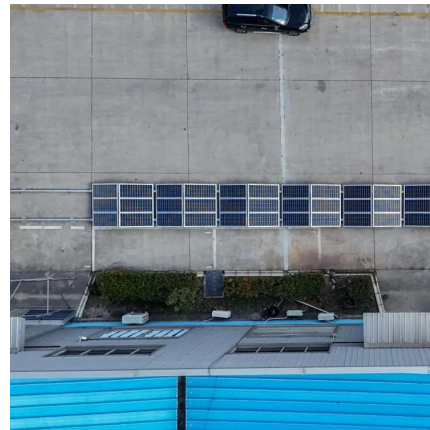

[2MWh Energy Storage Container System](#)

HighJoule's scalable, high-efficiency 2MWh energy storage system provides reliable, cost-effective solutions for commercial, industrial, and utility-scale applications. With 95% efficiency, ...

[2MWH Containerized Solar Battery Storage System](#)

Dec 1, 2025 · Polinovel 2MWH commercial energy storage system (ESS) is tailored for high-capacity power storage, ideal for large-scale renewable energy generation, PV self ...