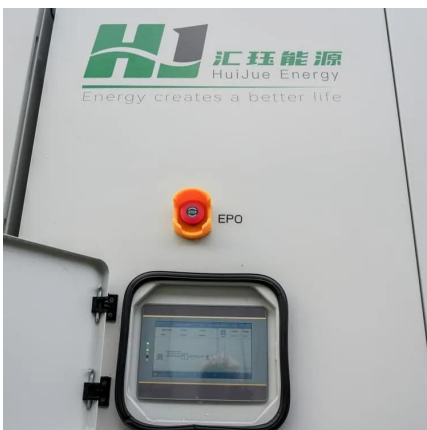

[Advanced Mobile Outdoor Base Stations for Smart ...](#)

Jun 28, 2024 · The mobile outdoor base station has emerged as a pivotal solution in the evolution of modern communication networks, addressing mobility and flexibility demands. This station ...