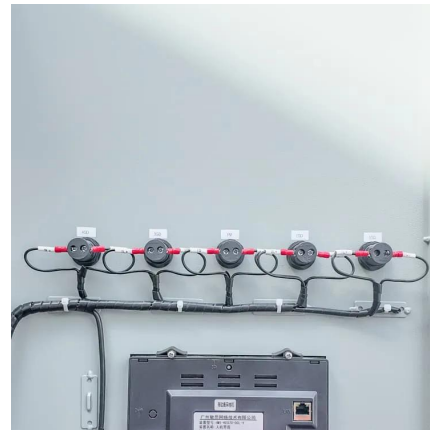

[Photonomy 700W Monocrystalline Solar Panel](#)

Photonomy 700W A+ grade monocrystalline solar panels with industry-leading 23% conversion efficiency. Equipped with PERC, MBB and Half Cut Cell technology. Suitable for off-grid and ...