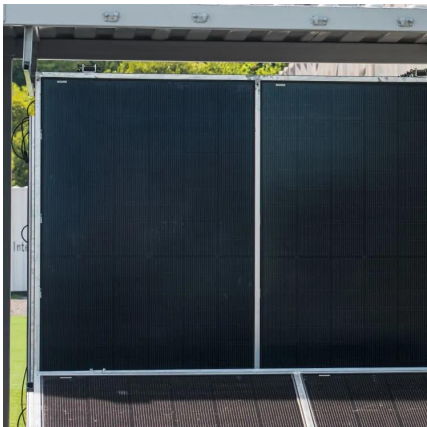

### Commercial & Industrial ESS - Outdoor Cabinet

Dec 6, 2025 · Description Outdoor energy storage cabinet, with standard configuration of 30 kW/90 kWh, is composed of battery cabinet and electrical cabinet. It can apply to demand ...