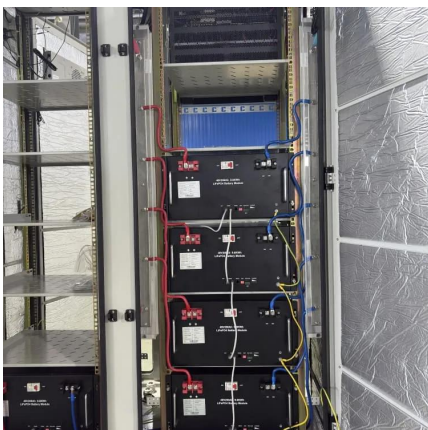

[Energy storage container, BESS container](#)

2 days ago · Highly integrated All-in-one containerized design complete with LFP battery, bi-directional PCS, isolation transformer, fire suppression, air ...

[BMS, PCS, and EMS in Battery Energy Storage Systems ...](#)

Jul 19, 2025 · Explore the essential components of Battery Energy Storage Systems (BESS): BMS, PCS, and EMS. Learn their functions, integration, and importance for efficient, safe ...

[Solarthon Modular Design Lithium Li Lon Solar Power ...](#)

Nov 21, 2025 · The containerized design allows for easy transportation and installation, making it a portable power system suitable for various industries. Whether you need energy storage for ...