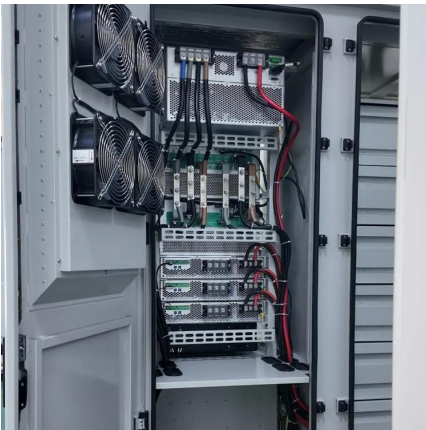

[NICE-POWER SPS605 Portable 300W DC Power Supply](#)

NICE-POWER SPS605 Portable 300W Regulated USB DC Power Supply offers adjustable voltage and current, perfect for laboratory and testing needs. Shop now!, Alibaba

[Portable Power with 300W DC 12V/10A built ...](#)

Design to power appliances for home, camping, engineering or emergency use. Built-in 5V/2.1A USB output with intelligent IC to charge cellphones ...

[Adjustable 2V Power Supply 300W o DWE](#)

1 day ago · The EY450-PSL2 is a powerful adjustable power supply of 2 Volts - 300W offers maximum flexibility for a wide range of applications. With an adjustable voltage range from ...