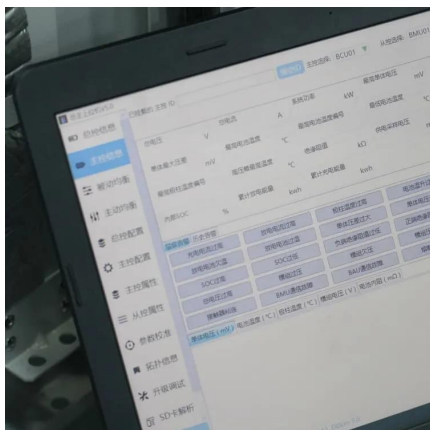

[IEETek SP5000 Portable Power Station / Solar ...](#)

Nov 16, 2025 · Uninterruptible Power Supply
IEETek SP5000 comes equipped with a UPS function that switches as a backup power source ...