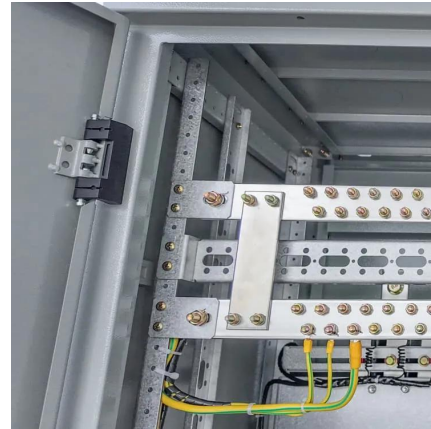

[Blackview Oscal PowerMax 6000 6000W Rugged Power Station](#)

Europe-4 Stock , Buy Blackview Oscal PowerMax 6000 6000W Rugged Power Station, 3600Wh to 57600Wh LiFePO4 Battery, 14 Outlets, 120V/240V Dual Voltage Output, 3500+ Life Circle, ...