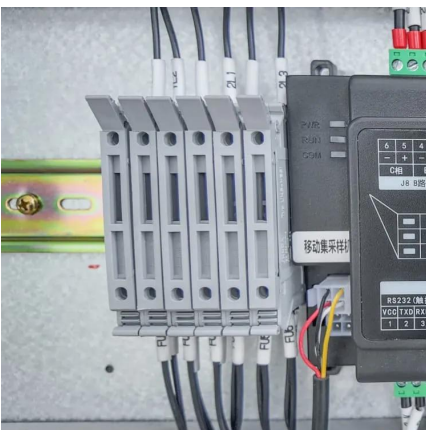

[Blackview Oscal PowerMax 6000 6000W Rugged Power Station](#)

Europe-4 Stock , Buy Blackview Oscal PowerMax 6000 6000W Rugged Power Station, 3600Wh to 57600Wh LiFePO4 Battery, 14 Outlets, 120V/240V Dual Voltage Output, 3500+ Life Circle, ...