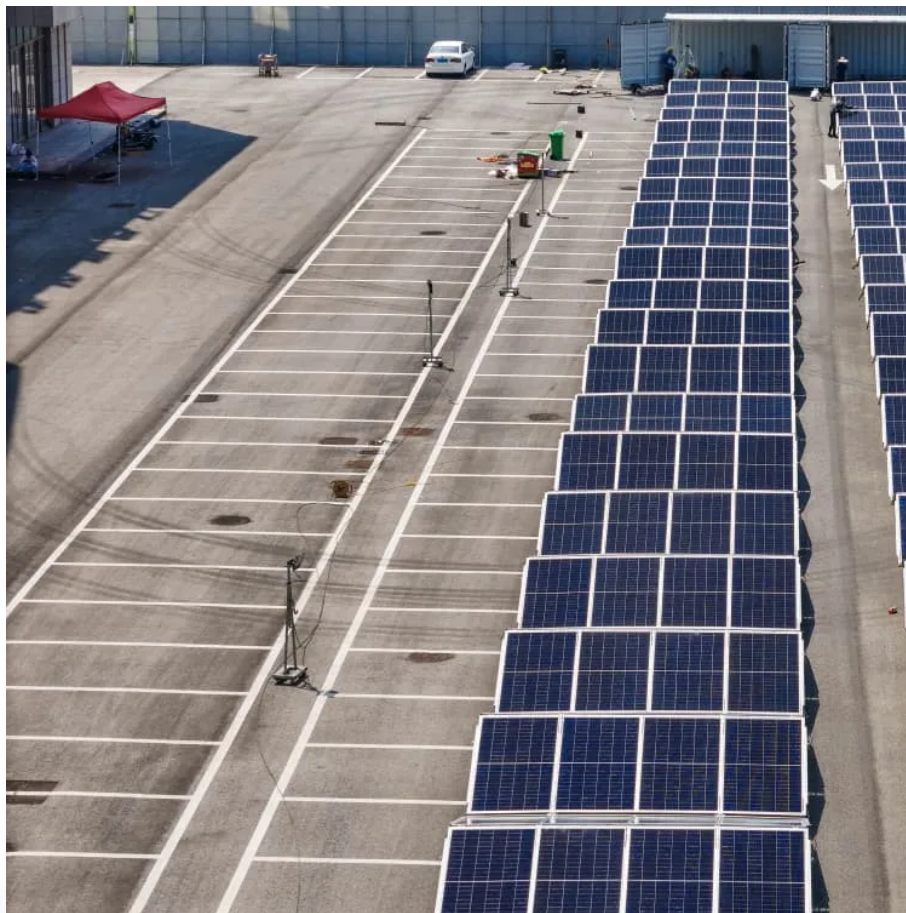

## Overview

---

What is a 3000W portable power station?

3000W Portable power station - perfect for loadshedding, power failures, home offices and outdoors! Charge and power up multiple devices simultaneously - Connect via the app to monitor remotely. Super-Fast Charging.\* Premium POWER Milex 300W Portable Power Station: Your On-the-Go Energy Companion!.