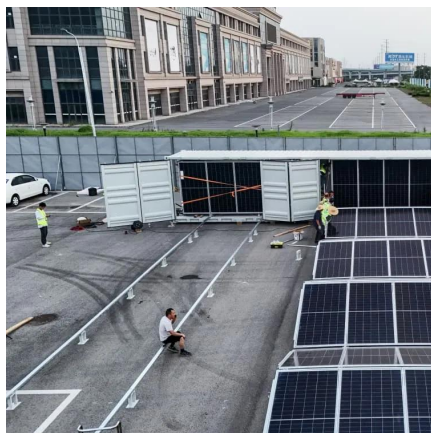

[PRAGUE ENERGY STORAGE INDUSTRY PLANNING MAP](#)

The one-stop energy storage system for communication base stations is specially designed for base station energy storage. Users can use the energy storage system to discharge during