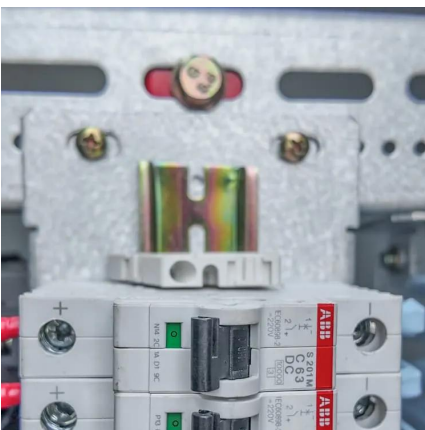

Nov 13, 2025 · The wind-solar-diesel hybrid power supply system of the communication base station is composed of a wind turbine, a solar cell module, an integrated controller for hybrid ...

[Indoor Photovoltaic Telecom Energy Cabinet](#)