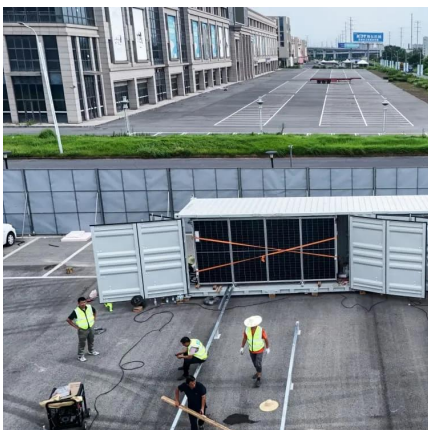

[20-foot energy storage container](#)

Mar 14, 2025 · The energy storage battery system adopts 1500V non-walk-in container design, and the box integrates energy storage battery clusters, ...