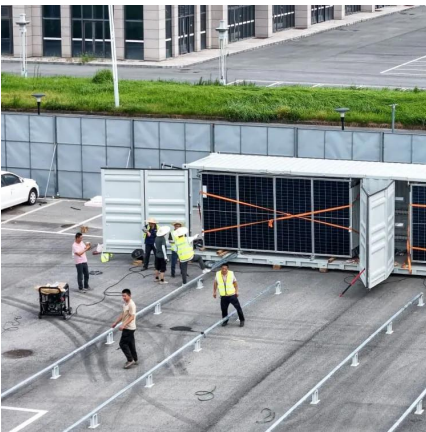

[The LunaVault: Transform a 20-ft shipping container into a ...](#)

Jan 9, 2025 · The LunaVault paves the way for a sustainable and independent energy future, demonstrating the limitless potential of renewable power systems. The core objective was to ...